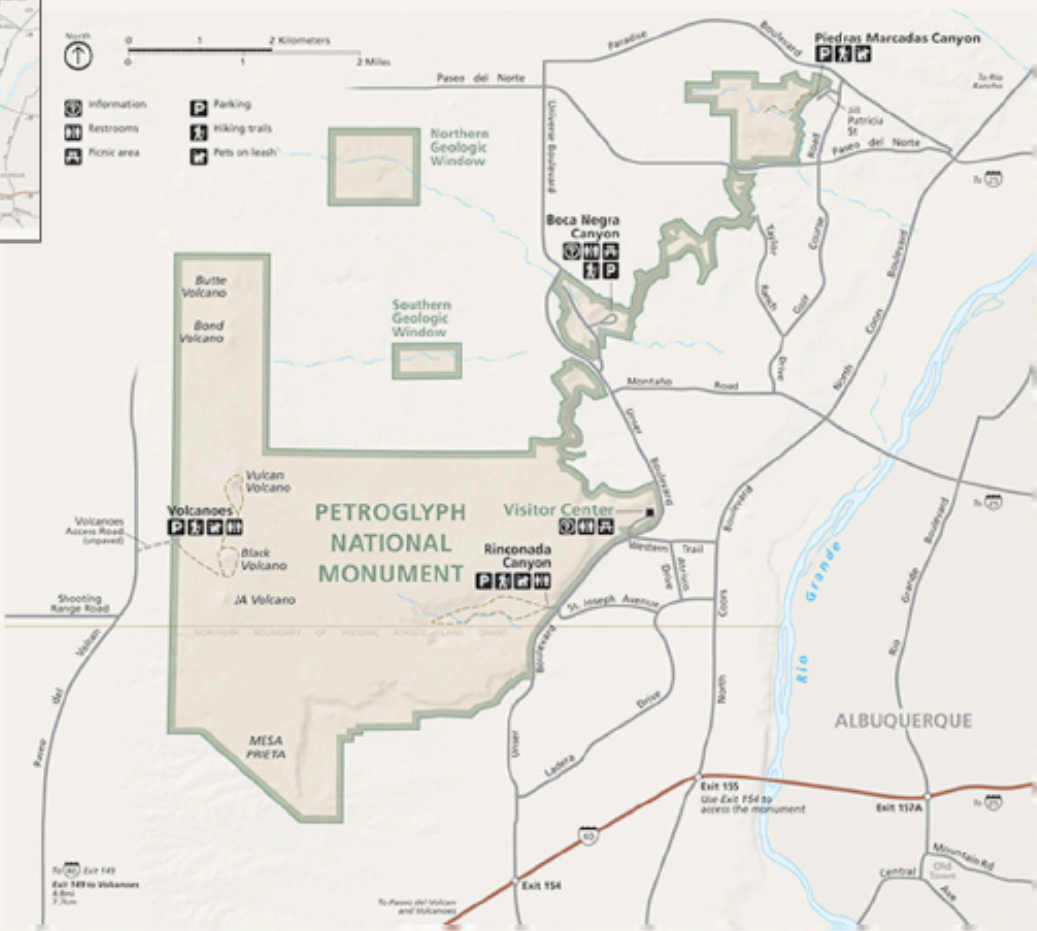

Petroglyph National Monument Map

print map

close map

North

0 1 2 Kilometers
0 1 2 Miles

- Information
- Restrooms
- Picnic area
- Parking
- Hiking trails
- Pets on leash

Park Directions Page